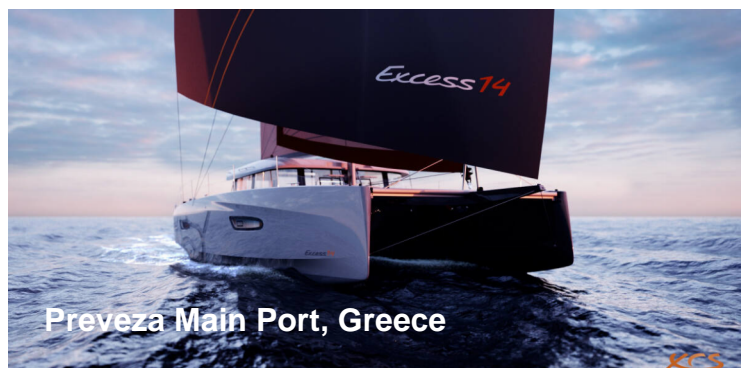

PRICE / WEEKS

13.07. - 20.07.2024 Booked	20.07. - 27.07.2024 Booked	27.07. - 03.08.2024 Booked	03.08. - 10.08.2024 Booked
10.08. - 17.08.2024 Booked	17.08. - 24.08.2024 On option	24.08. - 31.08.2024 Booked	31.08. - 07.09.2024 7.905 € 9.300 €
07.09. - 14.09.2024 7.905 € 9.300 €	14.09. - 21.09.2024 Booked	21.09. - 28.09.2024 Booked	28.09. - 05.10.2024 6.630 € 7.800 €
05.10. - 12.10.2024 Booked	12.10. - 26.10.2024 Booked	26.10. - 02.11.2024 3.995 € 4.700 €	02.11. - 09.11.2024 3.995 € 4.700 €
09.11. - 16.11.2024 3.995 € 4.700 €	16.11. - 23.11.2024 3.995 € 4.700 €	24.11. - 07.03.2025 Booked	

WEB
www.pitter-yachting.com

PHONE
+43 (0) 3332 66 240

E-MAIL ADDRESS
info@pitter-yachting.com

PITTER YACHTING
Raimund-Obendrauf-Straße 30, 8230, Hartberg, Österreich