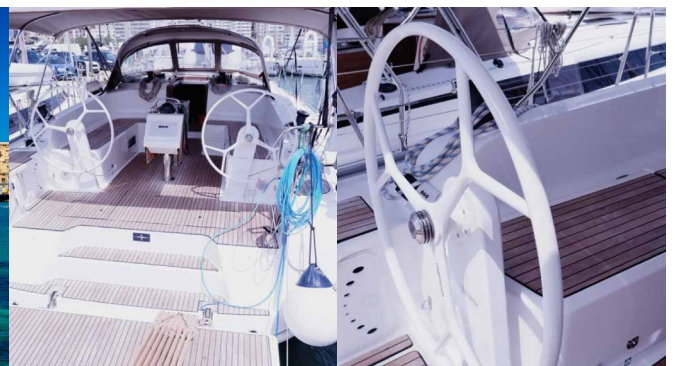

WEB

www.pitter-yachting.com

PHONE

+43 (0) 3332 66 240

E-MAIL ADDRESS

info@pitter-yachting.com

PITTER YACHTING

Raimund-Obendrauf-Straße 30, 8230, Hartberg, Österreich