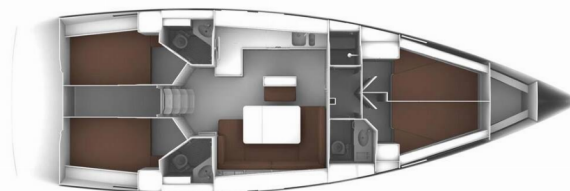

# BAVARIA CRUISER 46

Taurus

The Sailing yacht Bavaria Cruiser 46 „Taurus“, built in 2021, is moored at the in Marina Kastela, Kastela - Croatia. The yacht has 4 cabins, can accomodate 8 + 1 persons and has 3 toilet(s) and 0 shower(s).