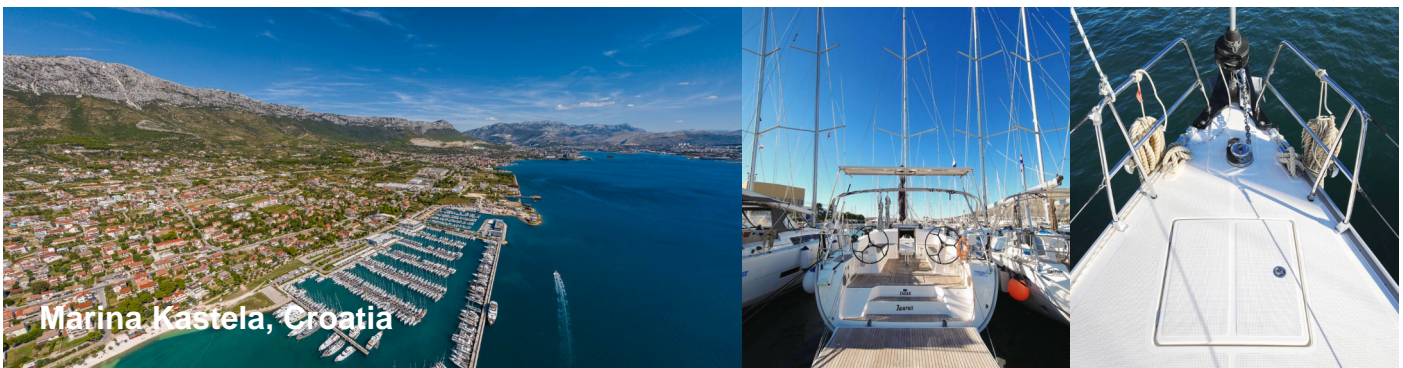

PRICE / WEEKS

04.01. - 11.01.2025 1.325 € ~~1.790 €~~	11.01. - 18.01.2025 1.325 € ~~1.790 €~~	18.01. - 25.01.2025 1.325 € ~~1.790 €~~	25.01. - 01.02.2025 1.325 € ~~1.790 €~~
01.02. - 08.02.2025 1.325 € ~~1.790 €~~	08.02. - 15.02.2025 1.325 € ~~1.790 €~~	15.02. - 22.02.2025 1.325 € ~~1.790 €~~	22.02. - 01.03.2025 1.325 € ~~1.790 €~~
01.03. - 08.03.2025 1.325 € ~~1.790 €~~	08.03. - 15.03.2025 1.325 € ~~1.790 €~~	15.03. - 22.03.2025 1.325 € ~~1.790 €~~	22.03. - 29.03.2025 1.325 € ~~1.790 €~~
29.03. - 05.04.2025 1.325 € ~~1.790 €~~	05.04. - 12.04.2025 1.275 € ~~1.790 €~~	12.04. - 19.04.2025 Booked	19.04. - 26.04.2025 1.425 € ~~2.000 €~~
26.04. - 03.05.2025 Booked	03.05. - 10.05.2025 1.786 € ~~2.350 €~~	10.05. - 17.05.2025 1.900 € ~~2.500 €~~	17.05. - 24.05.2025 Booked
24.05. - 31.05.2025 Booked	31.05. - 07.06.2025 3.268 € ~~4.300 €~~	07.06. - 14.06.2025 Booked	14.06. - 21.06.2025 3.715 € ~~4.600 €~~
21.06. - 28.06.2025 3.836 € ~~4.750 €~~	28.06. - 05.07.2025 3.949 € ~~4.890 €~~		

Marina Kastela, Croatia