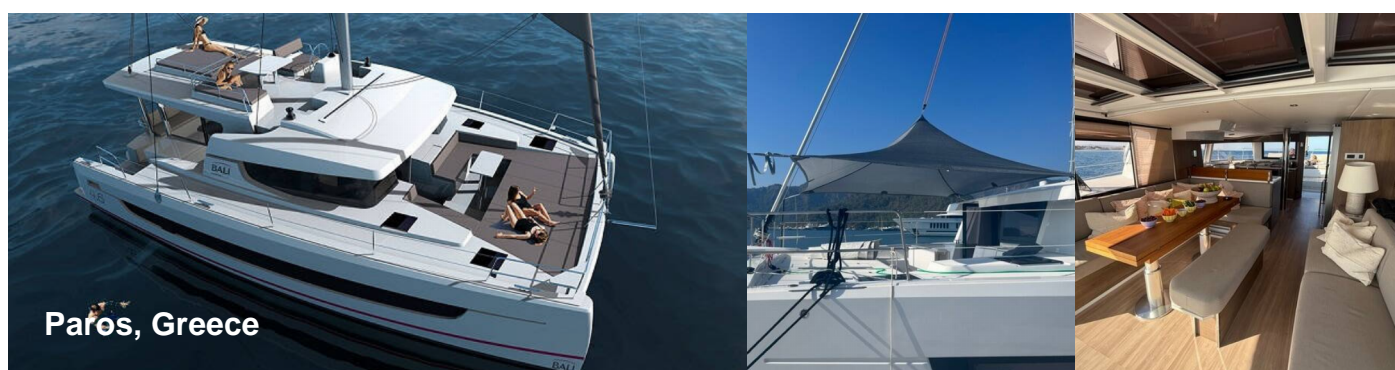

PRICE / WEEKS

05.04. - 12.04.2025 4.635 € ~~5.150 €~~	12.04. - 19.04.2025 4.635 € ~~5.150 €~~	19.04. - 26.04.2025 4.635 € ~~5.150 €~~	26.04. - 03.05.2025 6.750 € ~~7.500 €~~
03.05. - 10.05.2025 6.750 € ~~7.500 €~~	10.05. - 17.05.2025 6.750 € ~~7.500 €~~	17.05. - 24.05.2025 6.750 € ~~7.500 €~~	24.05. - 31.05.2025 8.280 € ~~9.200 €~~
31.05. - 07.06.2025 8.280 € ~~9.200 €~~	07.06. - 14.06.2025 8.280 € ~~9.200 €~~	14.06. - 21.06.2025 Booked	21.06. - 28.06.2025 10.170 € ~~11.300 €~~
28.06. - 05.07.2025 10.170 € ~~11.300 €~~	05.07. - 12.07.2025 10.170 € ~~11.300 €~~	12.07. - 19.07.2025 10.170 € ~~11.300 €~~	19.07. - 26.07.2025 On option
26.07. - 02.08.2025 On option			

Paros, Greece

WEB
www.pitter-yachting.com

PHONE
+43 (0) 3332 66 240

E-MAIL ADDRESS
info@pitter-yachting.com

PITTER YACHTING
Raimund-Obendrauf-Straße 30, 8230, Hartberg, Österreich