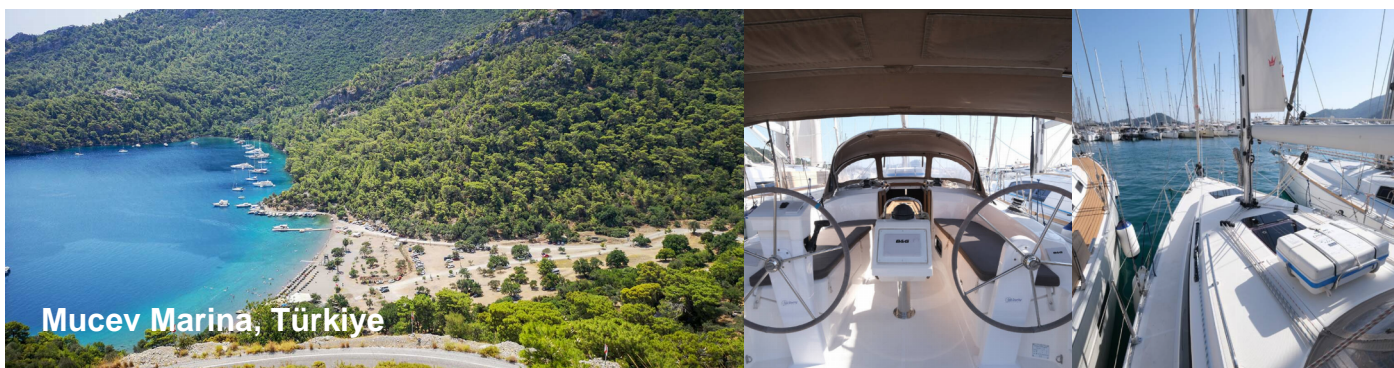

PRICE / WEEKS

23.11. - 30.11.2024 1.253 € ~~1.790 €~~	30.11. - 07.12.2024 1.253 € ~~1.790 €~~	08.12. - 31.12.2024 Booked	01.01. - 14.03.2025 Booked
15.03. - 22.03.2025 1.573 € ~~1.850 €~~	22.03. - 29.03.2025 1.573 € ~~1.850 €~~	29.03. - 05.04.2025 1.573 € ~~1.850 €~~	05.04. - 12.04.2025 1.573 € ~~1.850 €~~
12.04. - 19.04.2025 1.692 € ~~1.990 €~~	19.04. - 26.04.2025 1.862 € ~~2.190 €~~	26.04. - 03.05.2025 1.947 € ~~2.290 €~~	03.05. - 10.05.2025 On option
10.05. - 17.05.2025 2.032 € ~~2.390 €~~	17.05. - 24.05.2025 2.117 € ~~2.490 €~~	24.05. - 31.05.2025 2.117 € ~~2.490 €~~	31.05. - 07.06.2025 2.210 € ~~2.600 €~~