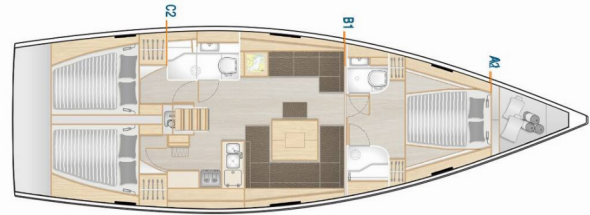

Worldwide Charter: Fyly Yachting and Travel

HANSE 458

Sea Pearl

The Sailing yacht Hanse 458 „Sea Pearl“, built in 2021, is moored at the in Olympic Marine, Lavrion - Greece. The yacht has 3 cabins, can accomodate 6 + 2 persons and has 2 toilet(s) and 0 shower(s).

Sea Pearl

Production Year

2021

Length

14.04 m

Cabins

3

Berths

6 + 2

Head

2

STANDARD YACHT EQUIPMENT

Deck

Bimini top, Cockpit cushions, Cockpit table, Cockpit/stern, outside shower, Davit, Dinghy, Electric anchor windlass, Gangway, Sprayhood, Swimming ladder

Entertainment