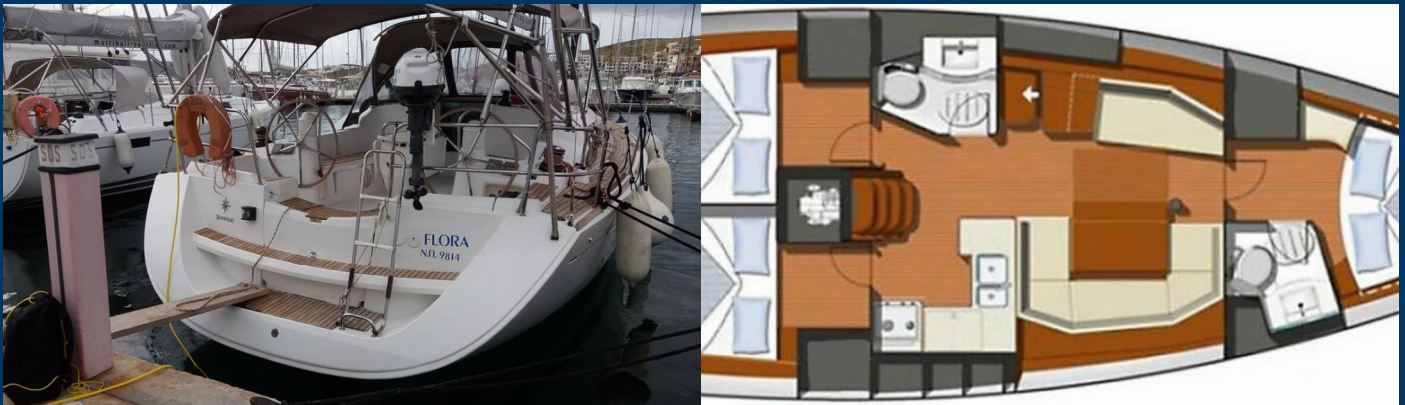

SUN ODYSSEY 42i

Flora

The Sailing yacht Sun Odyssey 42i „Flora“, built in 2008, is moored at the Pitter Charter-Partner Base in Marina Volos, Volos - Greece. The yacht has 3 cabins, can accomodate 6 + 2 persons and has 2 toilet(s) and 0 shower(s).

YACHT SPECIFICATIONS

Charter Base

Marina Volos, Greece

Yacht ID

894

Brand

Jeanneau

Name

Flora

Production Year

2008

Length

12.85 m

Cabins

3

Berths

6 + 2

Max. Passengers

8

Head

2

STANDARD YACHT EQUIPMENT

Deck

Bimini top, Black ball, Black Water Tank, Cockpit cushions, Cockpit table, Cockpit/stern, outside shower, Electric anchor windlass, Gangway, Sprayhood, Teak deck