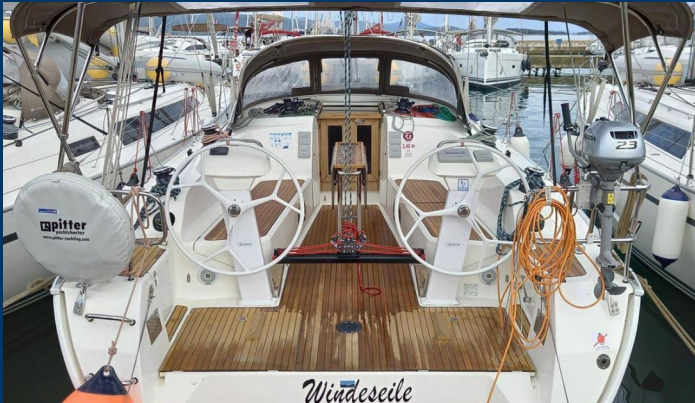

BAVARIA CRUISER 41S

Windeseile (20)

The Sailing yacht Bavaria Cruiser 41S „Windeseile (20)“, built in 2017, is moored at the Pitter Yacht Charter Base in Marina Hramina, Murter, Hramina/Murter - Croatia. The yacht has 3 cabins, can accommodate 6 + 2 persons and has 2 toilet(s) and 2 shower(s).

Brand

Bavaria Yachtbau

Name

WindesEile (20)

Production Year

2017

Length

12.35 m

STANDARD YACHT EQUIPMENT

Deck

Anchor line, Anchor swivel, Bathing platform, Bimini top, Black ball, Black conus, Boat hook, Bosun's chair (Safe seat) (boatswain's chair), Canister for water (20L), Cockpit cushions, Cockpit table, Cockpit/stern, outside shower, Dinghy (New 2023), Electric anchor windlass, Fenders, Gangway (wood), Hawser (50m), Jerry cans for diesel (20L), Main anchor (Jambo 20kg), Mooring ropes (15m), Plastic bucket, Remote control for anchor winch with chain counter at helm, Removable cockpit table, Round/globular fender, Spare anchor (Reserve, Auxiliary anchor), Spotlight / Headlights (12V), Sprayhood, Spring line (2x 25m / 4x 15m), Teak cockpit, Water hose (25m)