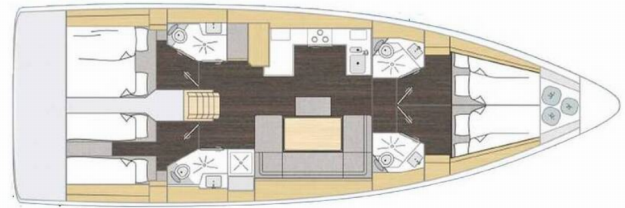

BAVARIA C46

Penelope (2025)

Member of
NAUTIC ALLIANCE

Technical specification

Charter Base	Marina Lefkas, D-Marin, Greece
Yacht ID	137
Brand	Bavaria Yachtbau
Name	Penelope
Production year	2025
Length	49 ft
Cabins	4
Berths	8 + 1
Head	4

Purchase price: 410.500 €

Contact person:

Yachtinvest Agent: yachtinvest@pitter-yachting.com | +43 3332 66 240

Standard yacht equipment

Deck: Anchor line, Anchor swivel, Bimini top, Black ball, Black conus, Boat hook, Bosun's chair (Safe seat) (boatswain's chair), Canister for water, Cockpit grill, Cockpit table, Cockpit/stern, outside shower, Dinghy, Dinghy (byboat) pump, Electric anchor windlass, Fenders, Gangway, Hawser, Impeller, V-belt, oilfilter, Jerry cans for diesel, Main anchor, Mooring ropes , Repair box for dinghy, Round/globular fender, Spare anchor (Reserve, Auxiliary anchor), Spotlight / Headlights, Sprayhood, Spring line, Teak cockpit, Water hose