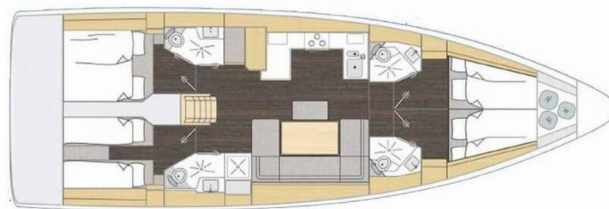

BAVARIA C46

Penelope (2025)

Member of
NAUTIC ALLIANCE **NA**

Technical specification

Charter Base	Marina Lefkas, D-Marin, Greece
Yacht ID	137
Brand	Bavaria Yachtbau
Name	Penelope
Production year	2025
Length	49 ft
Cabins	4
Berths	8 + 1
Head	4

Purchase price: 410.500 €

Contact person:

Yachtinvest Agent: yachtinvest@pitter-yachting.com | +43 3332 66 240

Standard yacht equipment

Deck: Anchor line, Anchor swivel, Bimini top, Black ball, Black conus, Boat hook, Bosun's chair (Safe seat) (boatswain's chair), Canister for water, Cockpit grill, Cockpit table, Cockpit/stern, outside shower, Dinghy, Dinghy (byboat) pump, Electric anchor windlass, Fenders, Gangway, Hawser, Impeller, V-belt, oilfilter, Jerry cans for diesel, Main anchor, Mooring ropes, Repair box for dinghy, Round/globular fender, Spare anchor (Reserve, Auxiliary anchor), Spotlight / Headlights, Sprayhood, Spring line, Teak cockpit, Water hose