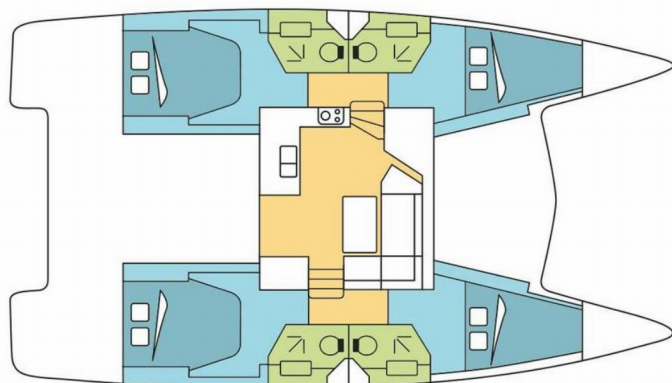

## Technical specification

|                 |                        |
|-----------------|------------------------|
| Charter Base    | Marina Trogir, Croatia |
| Yacht ID        | 140                    |
| Brand           | Fountaine Pajot        |
| Name            | Chilli                 |
| Production year | 2022                   |
| Length          | 39 ft                  |
| Cabins          | 4                      |
| Berths          | 8 + 1                  |
| Head            | 4                      |